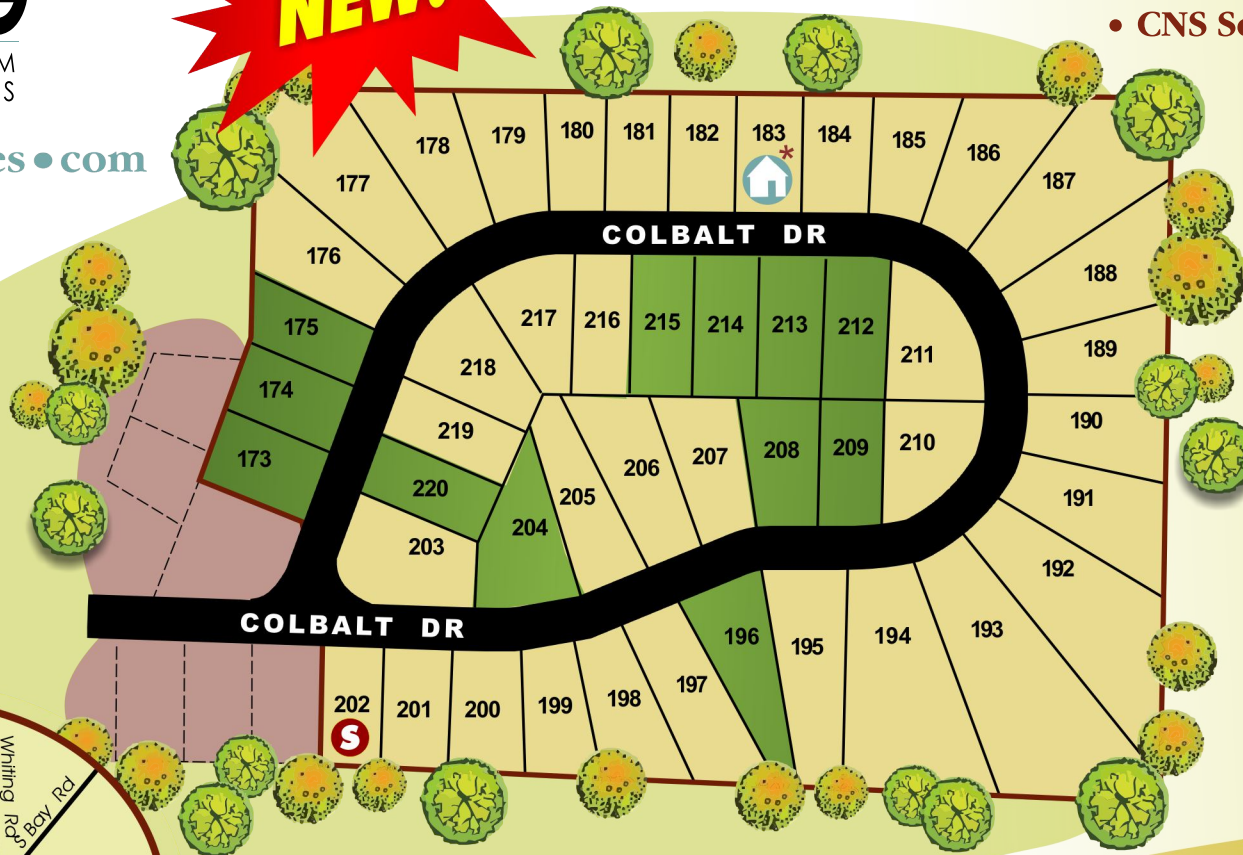

Wallington Meadows

Cicero • New York

JMG
CUSTOM
HOMES

jmgcustomhomes.com

- Starting from mid \$200,000's
- CNS Schools

- Available Lots
- Model
- Sold
- Hold

www.cbprime.com

To view Models on the web, go to:
<http://jmgcustomhomes.com/currentmodels.html>
 *Waterford