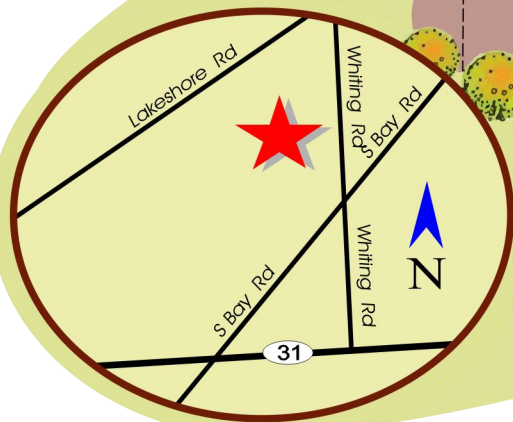

Wallington Meadows

Cicero • New York

JMG
CUSTOM
HOMES

jmgcustomhomes.com

- Starting from mid \$200,000's
- CNS Schools

- Available Lots
- Model
- Sold
- Hold

www.cbprime.com

To view Models on the web, go to:
<http://jmgcustomhomes.com/currentmodels.html>
 *Waterford