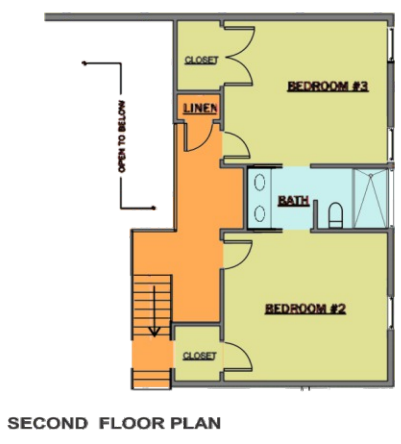

The Azalea B

3,077 Sq. Ft.

Colorized by Genia

PARADE
of HOMES
2023

COLDWELL BANKER
PRIME PROPERTIES

jmgcustomhomes.com

Michael Asterino
Account Manager
Coldwell Banker Prime Properties
315-752-0320 Ext. 3529
315-447-3750 Cell