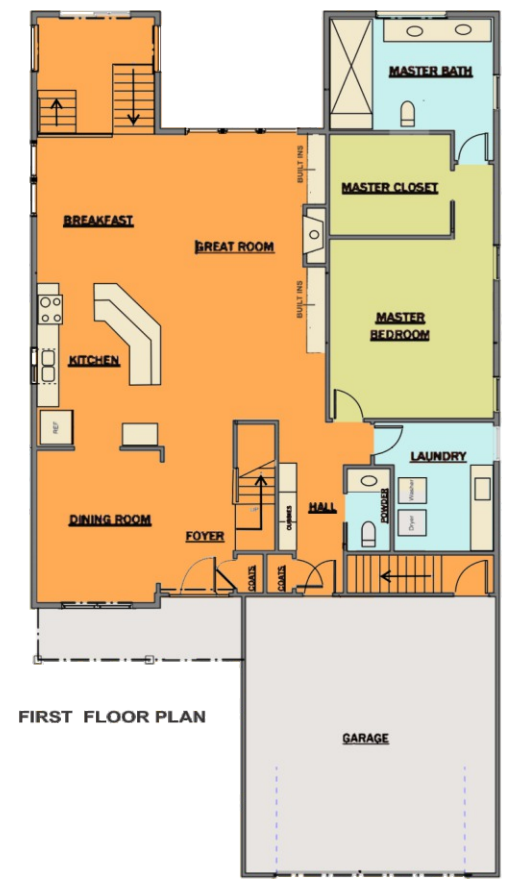

The Azalea B

3,077 Sq. Ft.

Colorized by Genia

PARADE
of HOMES
2023

COLDWELL BANKER
PRIME PROPERTIES

jmgcustomhomes.com

Michael Asterino
Account Manager
Coldwell Banker Prime Properties
315-752-0320 Ext. 3529
315-447-3750 Cell