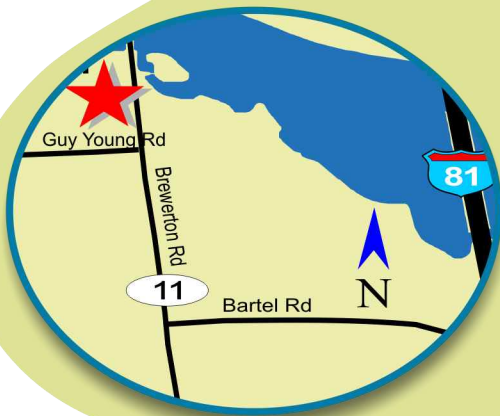

Riverwalk

Clay • New York

jmgcustomhomes.com

- Nature's Paradise - Live Outdoors
- Walking Trail - Access to River
- Central Square Schools
- Starting from \$200,000's

EST. 2012
RIVERWALK
THE BRAGMAN COMPANIES • TOWN OF CLAY