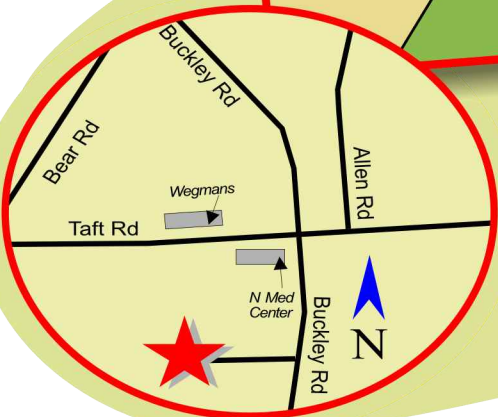

Red Barn Acres

Liverpool • New York

jmgcustomhomes.com

- Ranch/Single Level Living
- Liverpool Schools
- Starting from $225,000's

To view Models on the web, go to:
<http://jmgcustomhomes.com/currentmodels.html>
* Emerson w/ porch

- Available Lots
- 🏠 Model
- Ⓢ Sold
- Ⓜ Hold

www.cbprime.com

Michael Asterino
Account Manager
Coldwell Banker Prime Properties
315-752-0320
Ext. 6529