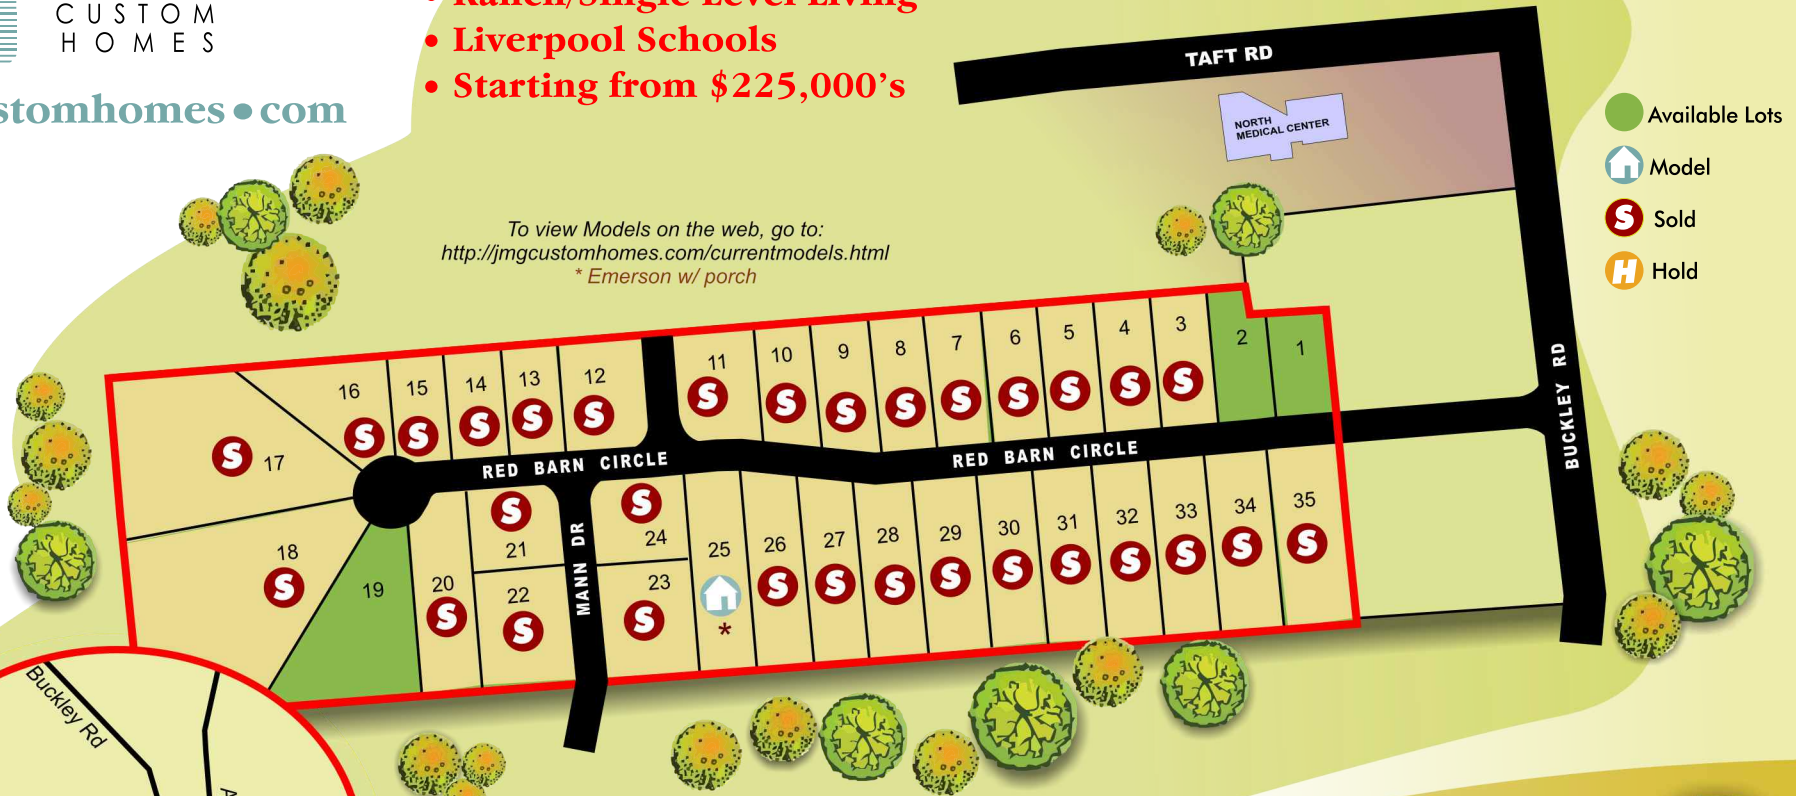

Red Barn Acres

Liverpool • New York

jmgcustomhomes.com

- Ranch/Single Level Living
- Liverpool Schools
- Starting from \$225,000's

To view Models on the web, go to:
<http://jmgcustomhomes.com/currentmodels.html>
 * Emerson w/ porch