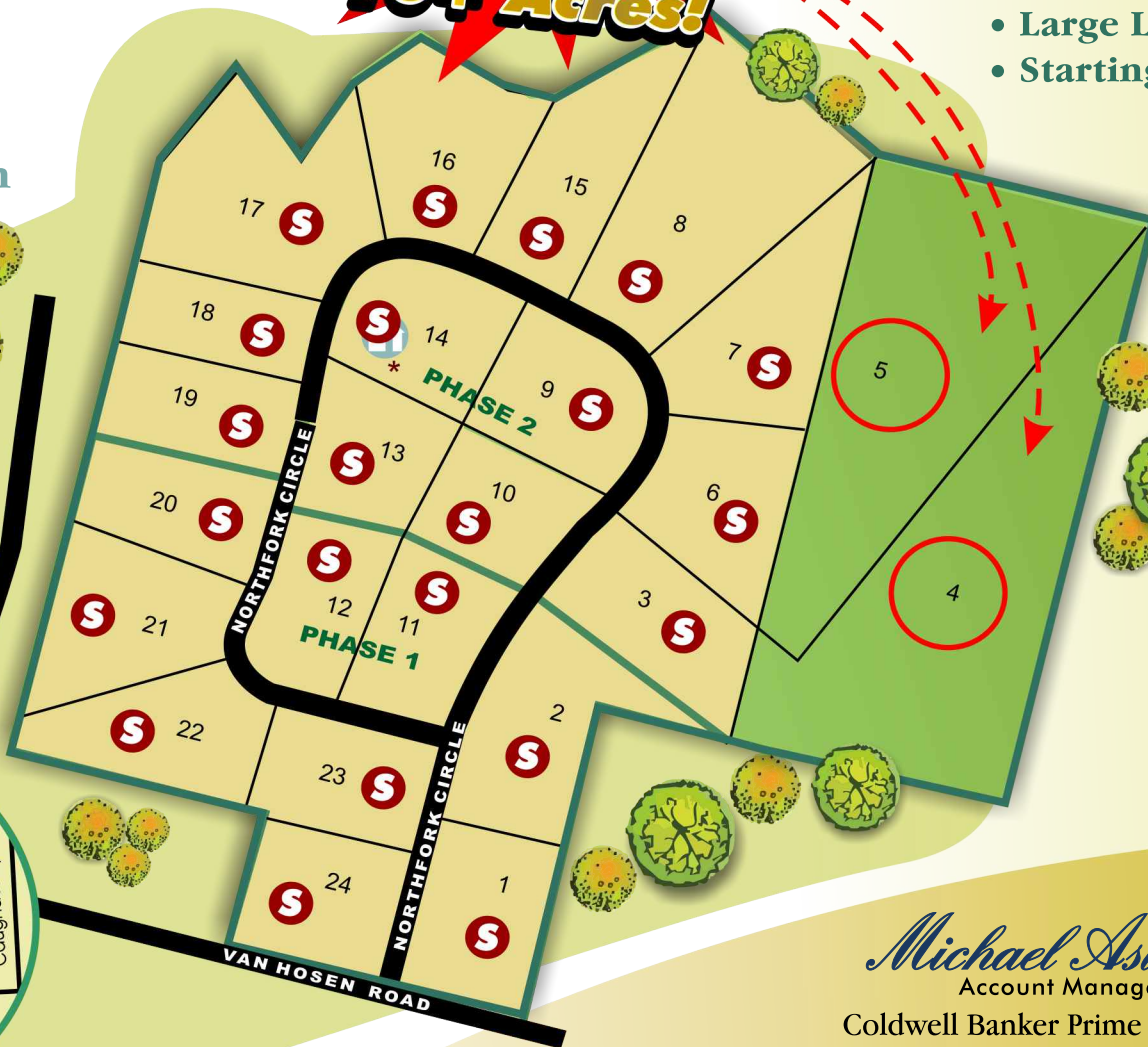

# Prairie@Northfork

Clay • New York

**2 Large  
Lots Available  
10+ Acres!**

- Country Style Living
- Large Lots
- Starting from \$250,000's

**JMG**  
CUSTOM  
HOMES

[jmgcustomhomes.com](http://jmgcustomhomes.com)