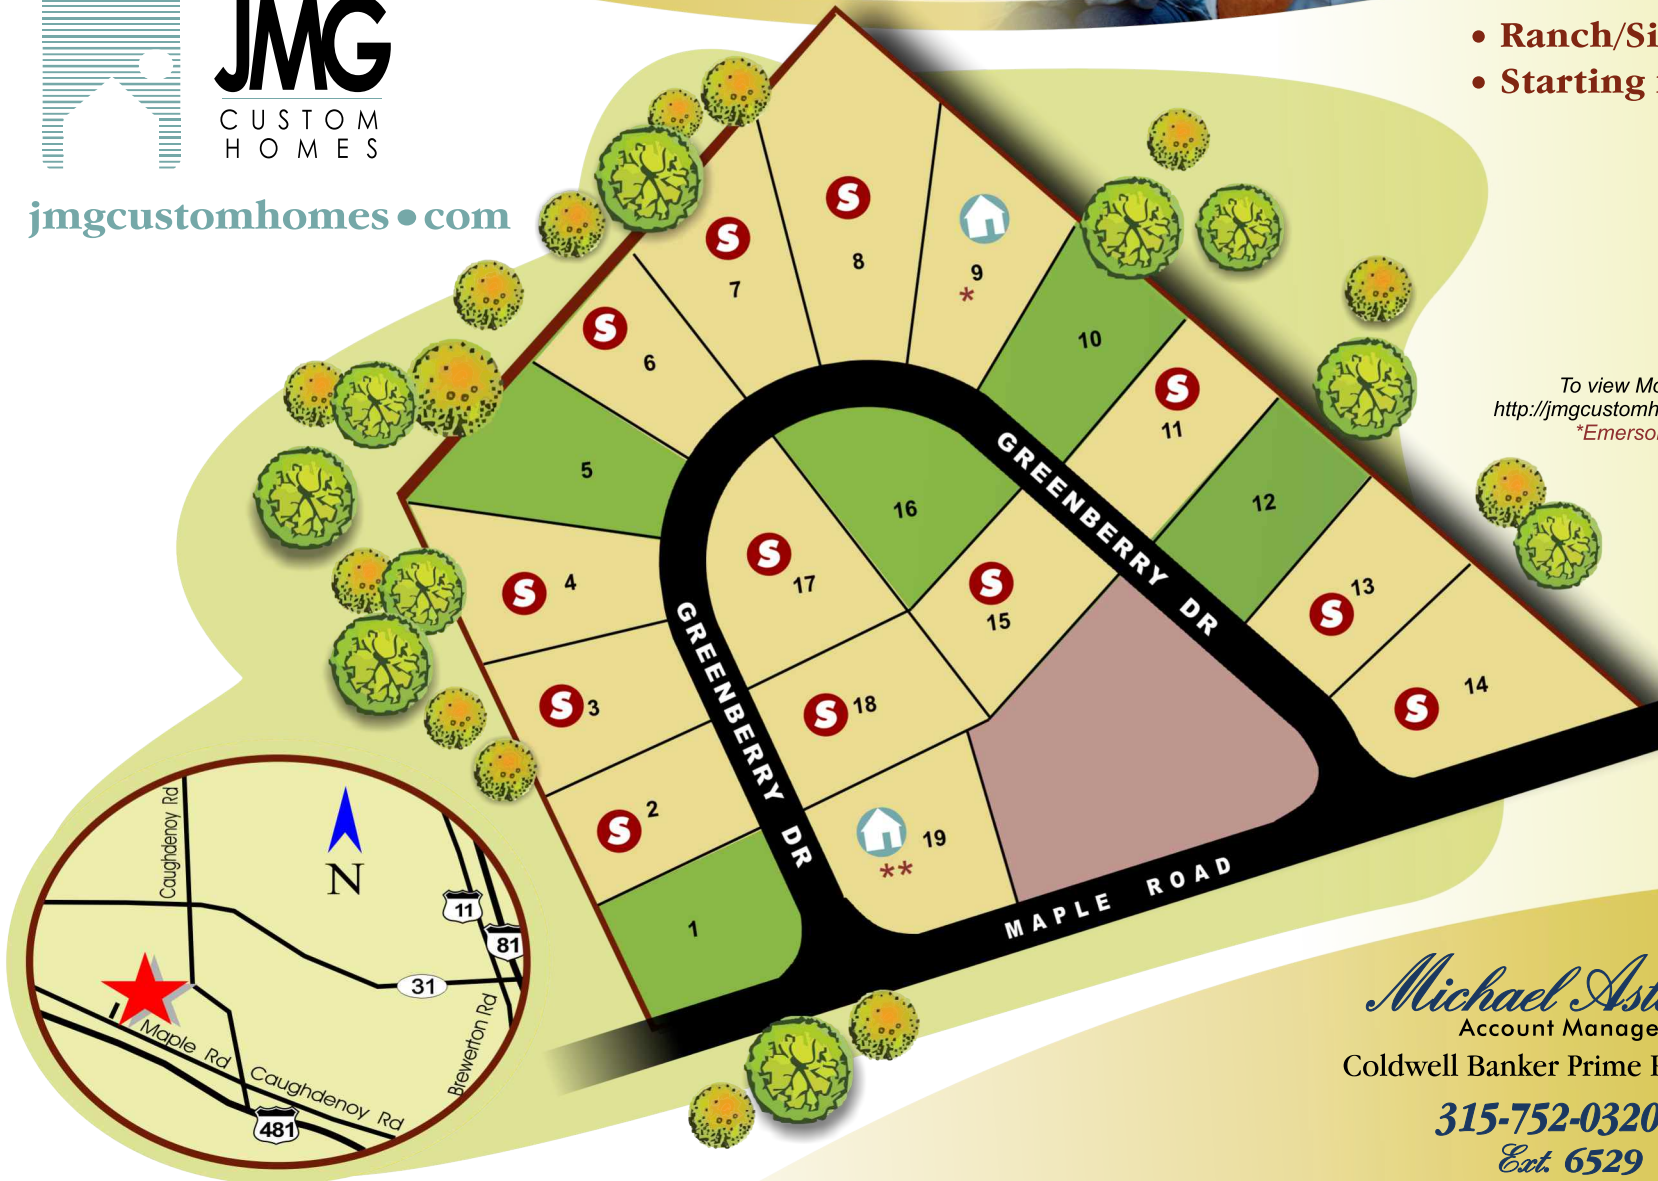

# Maple Park

Clay • New York

[jmgcustomhomes.com](http://jmgcustomhomes.com)

- Ranch/Single Level Living
- Starting from \$225,000's

- Available Lots
- Model
- Sold
- Hold

To view Models on the web, go to:  
<http://jmgcustomhomes.com/currentmodels.html>  
 \*Emerson w/Porch, \*\*Wembley R